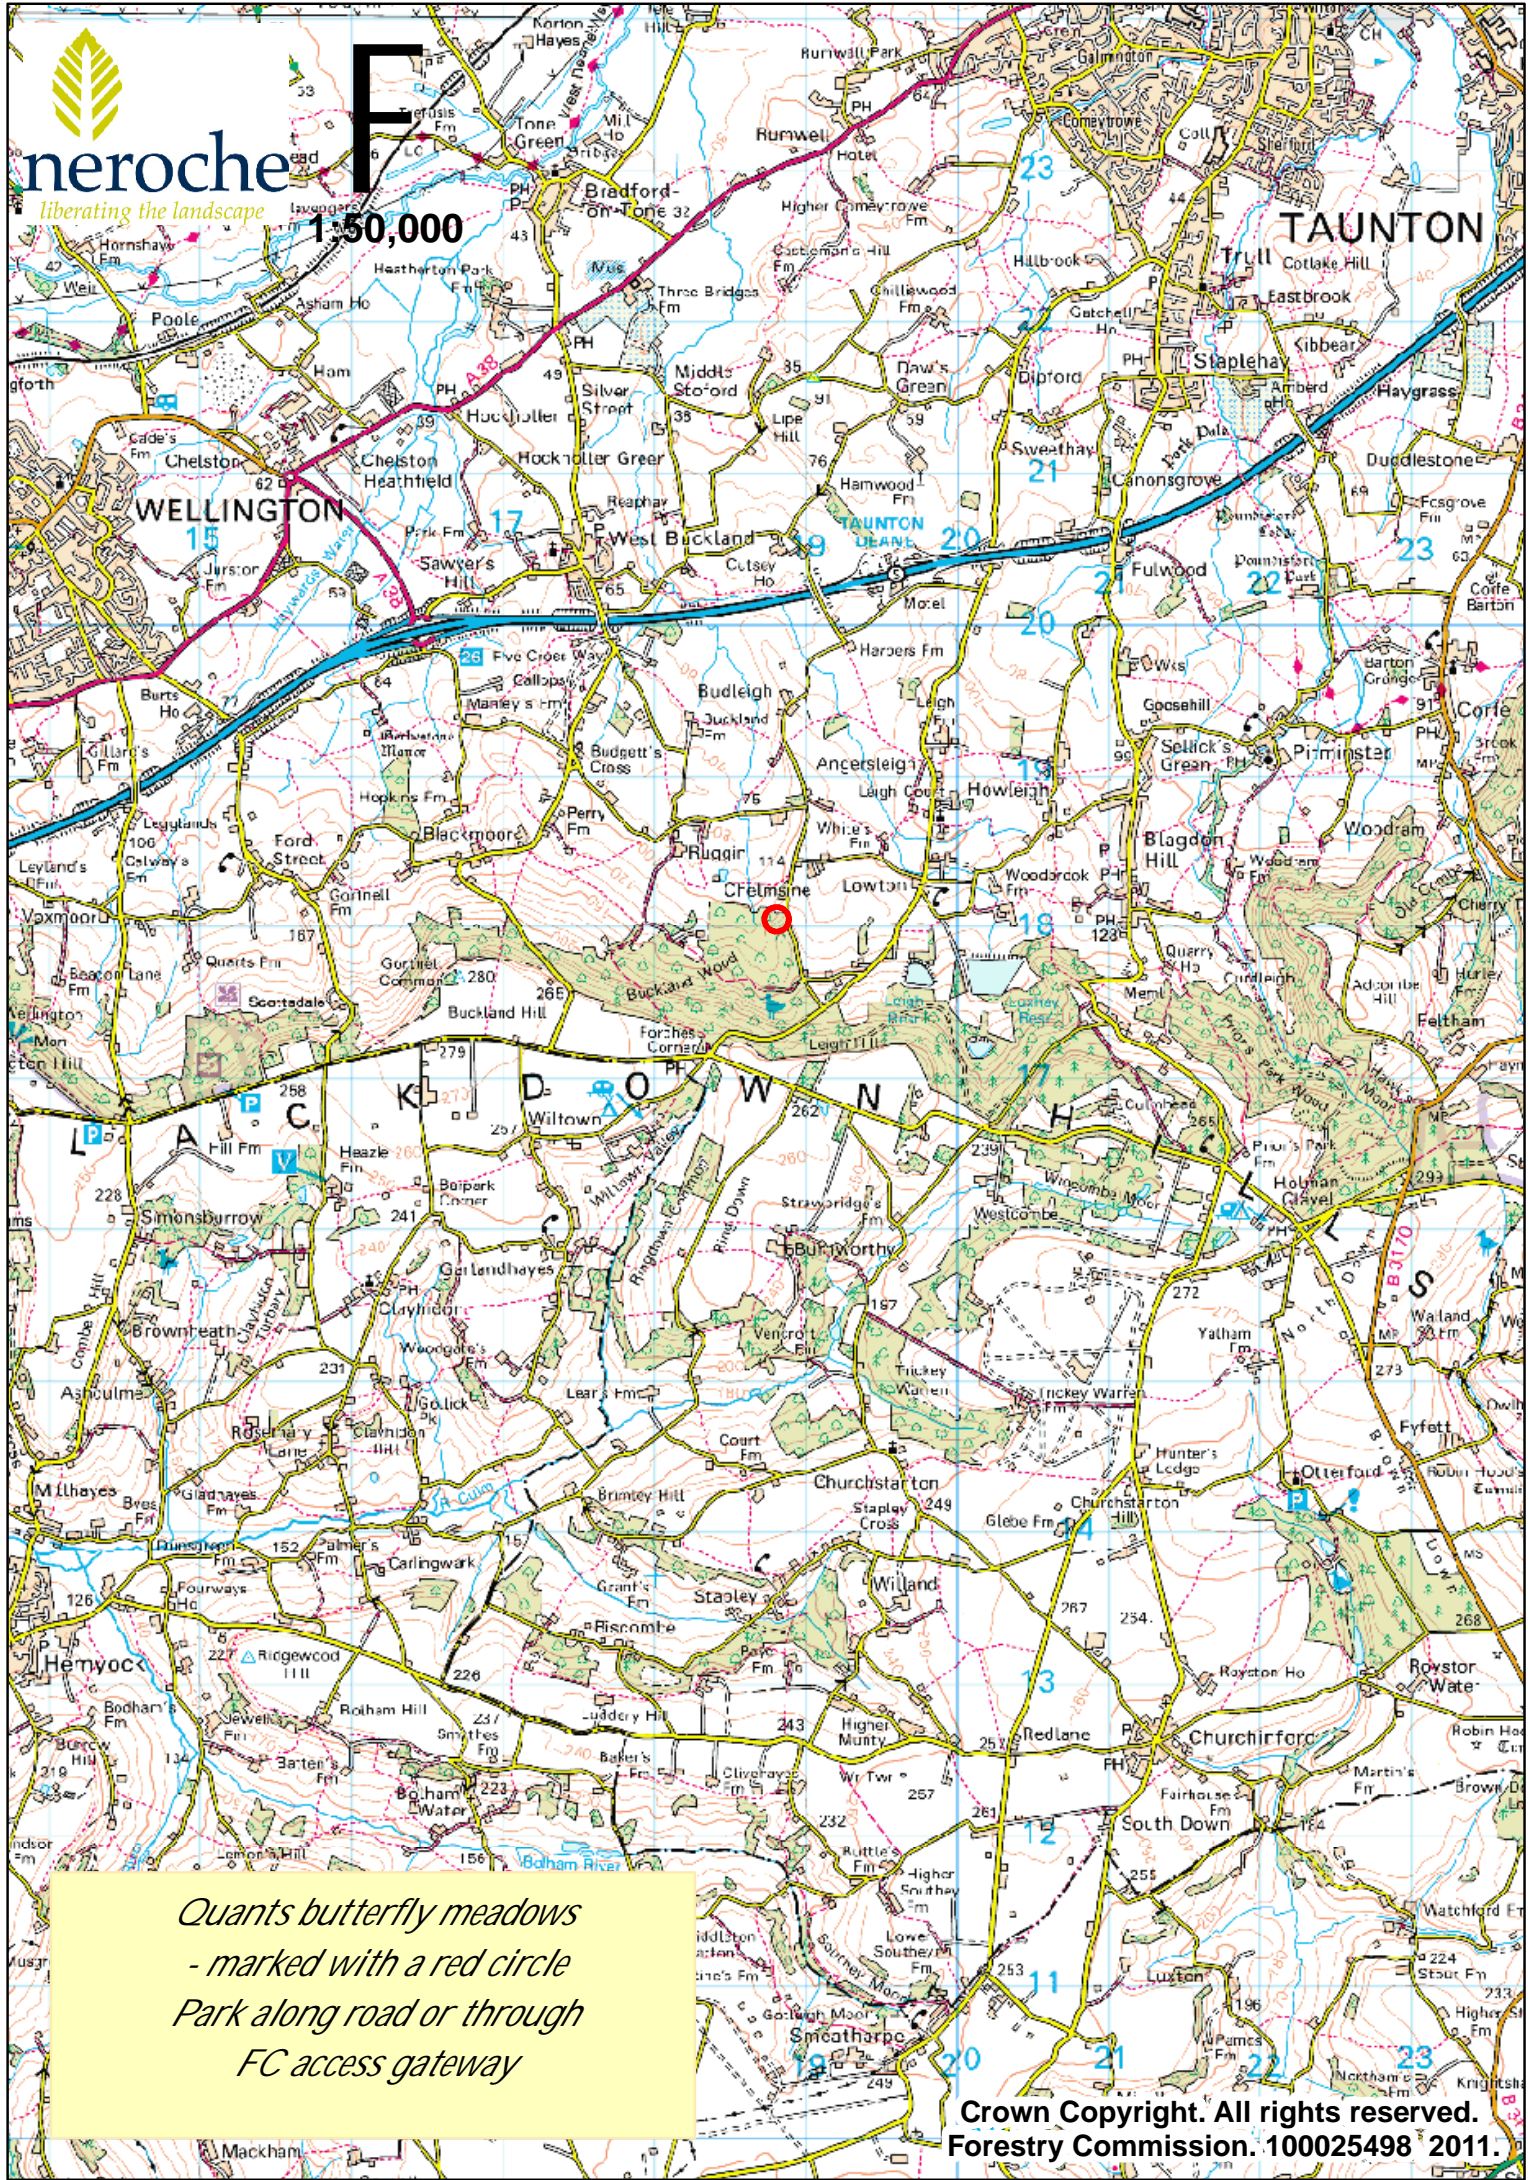

F
1:50,000

*Quants butterfly meadows
- marked with a red circle
Park along road or through
FC access gateway*