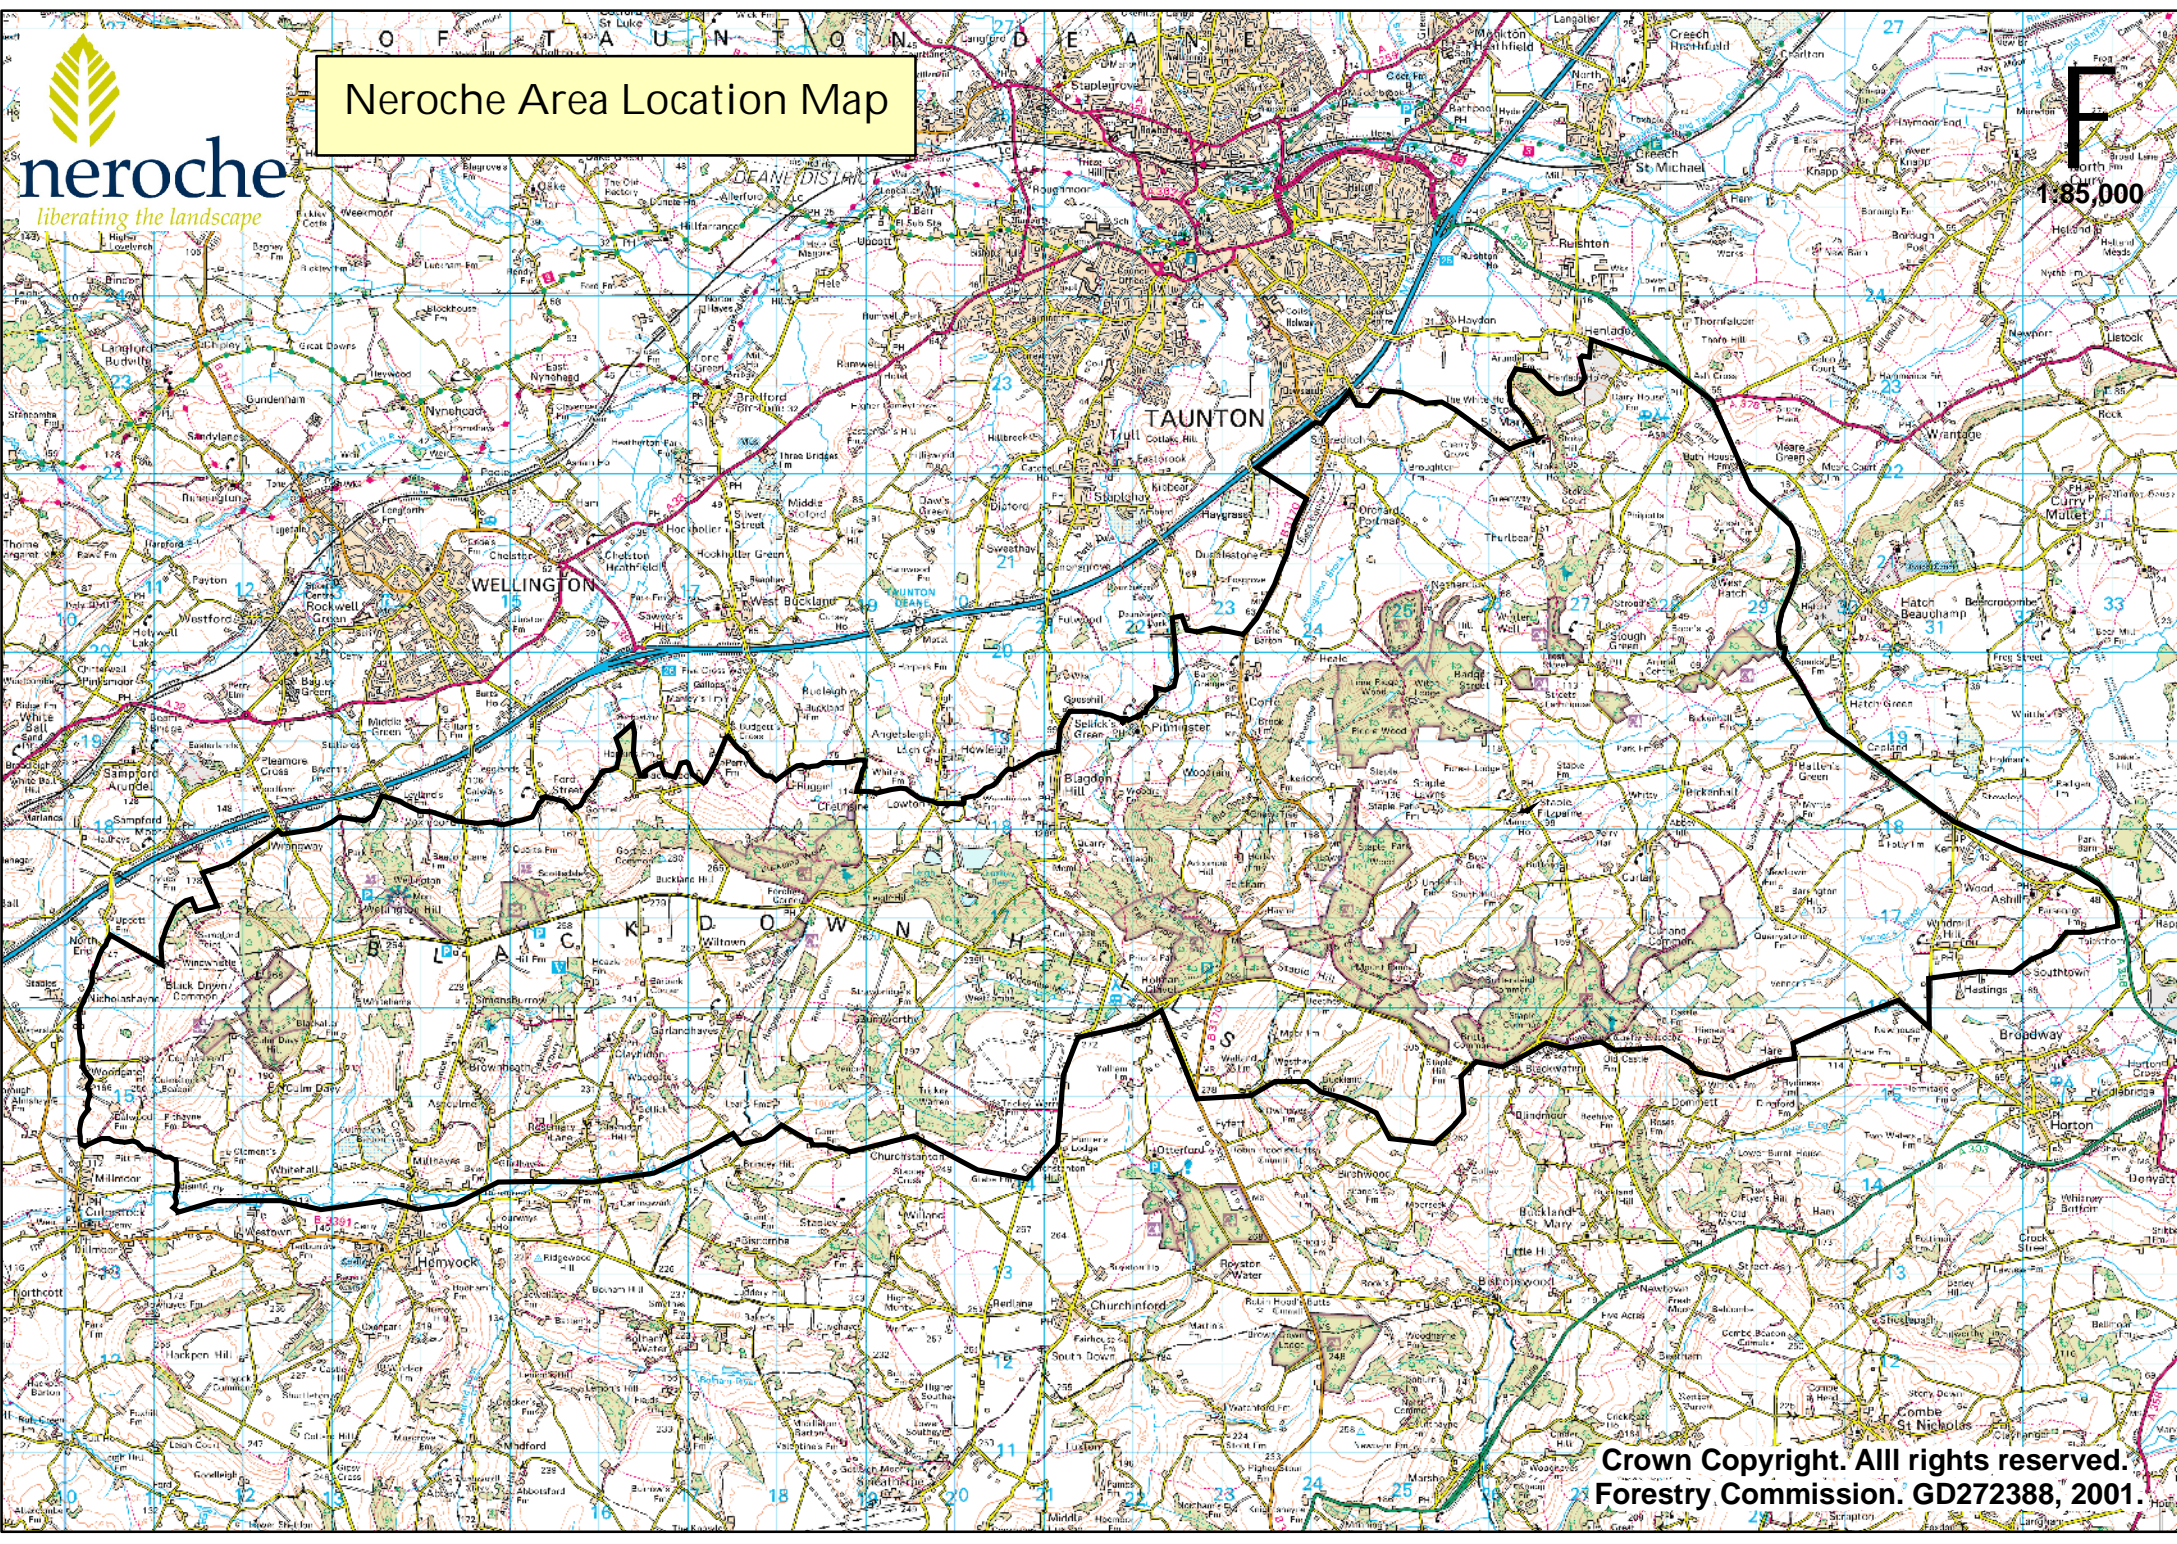

neroche
liberating the landscape

Neroche Area Location Map

F
1:85,000

**Crown Copyright. All rights reserved.
Forestry Commission. GD272388, 2001.**