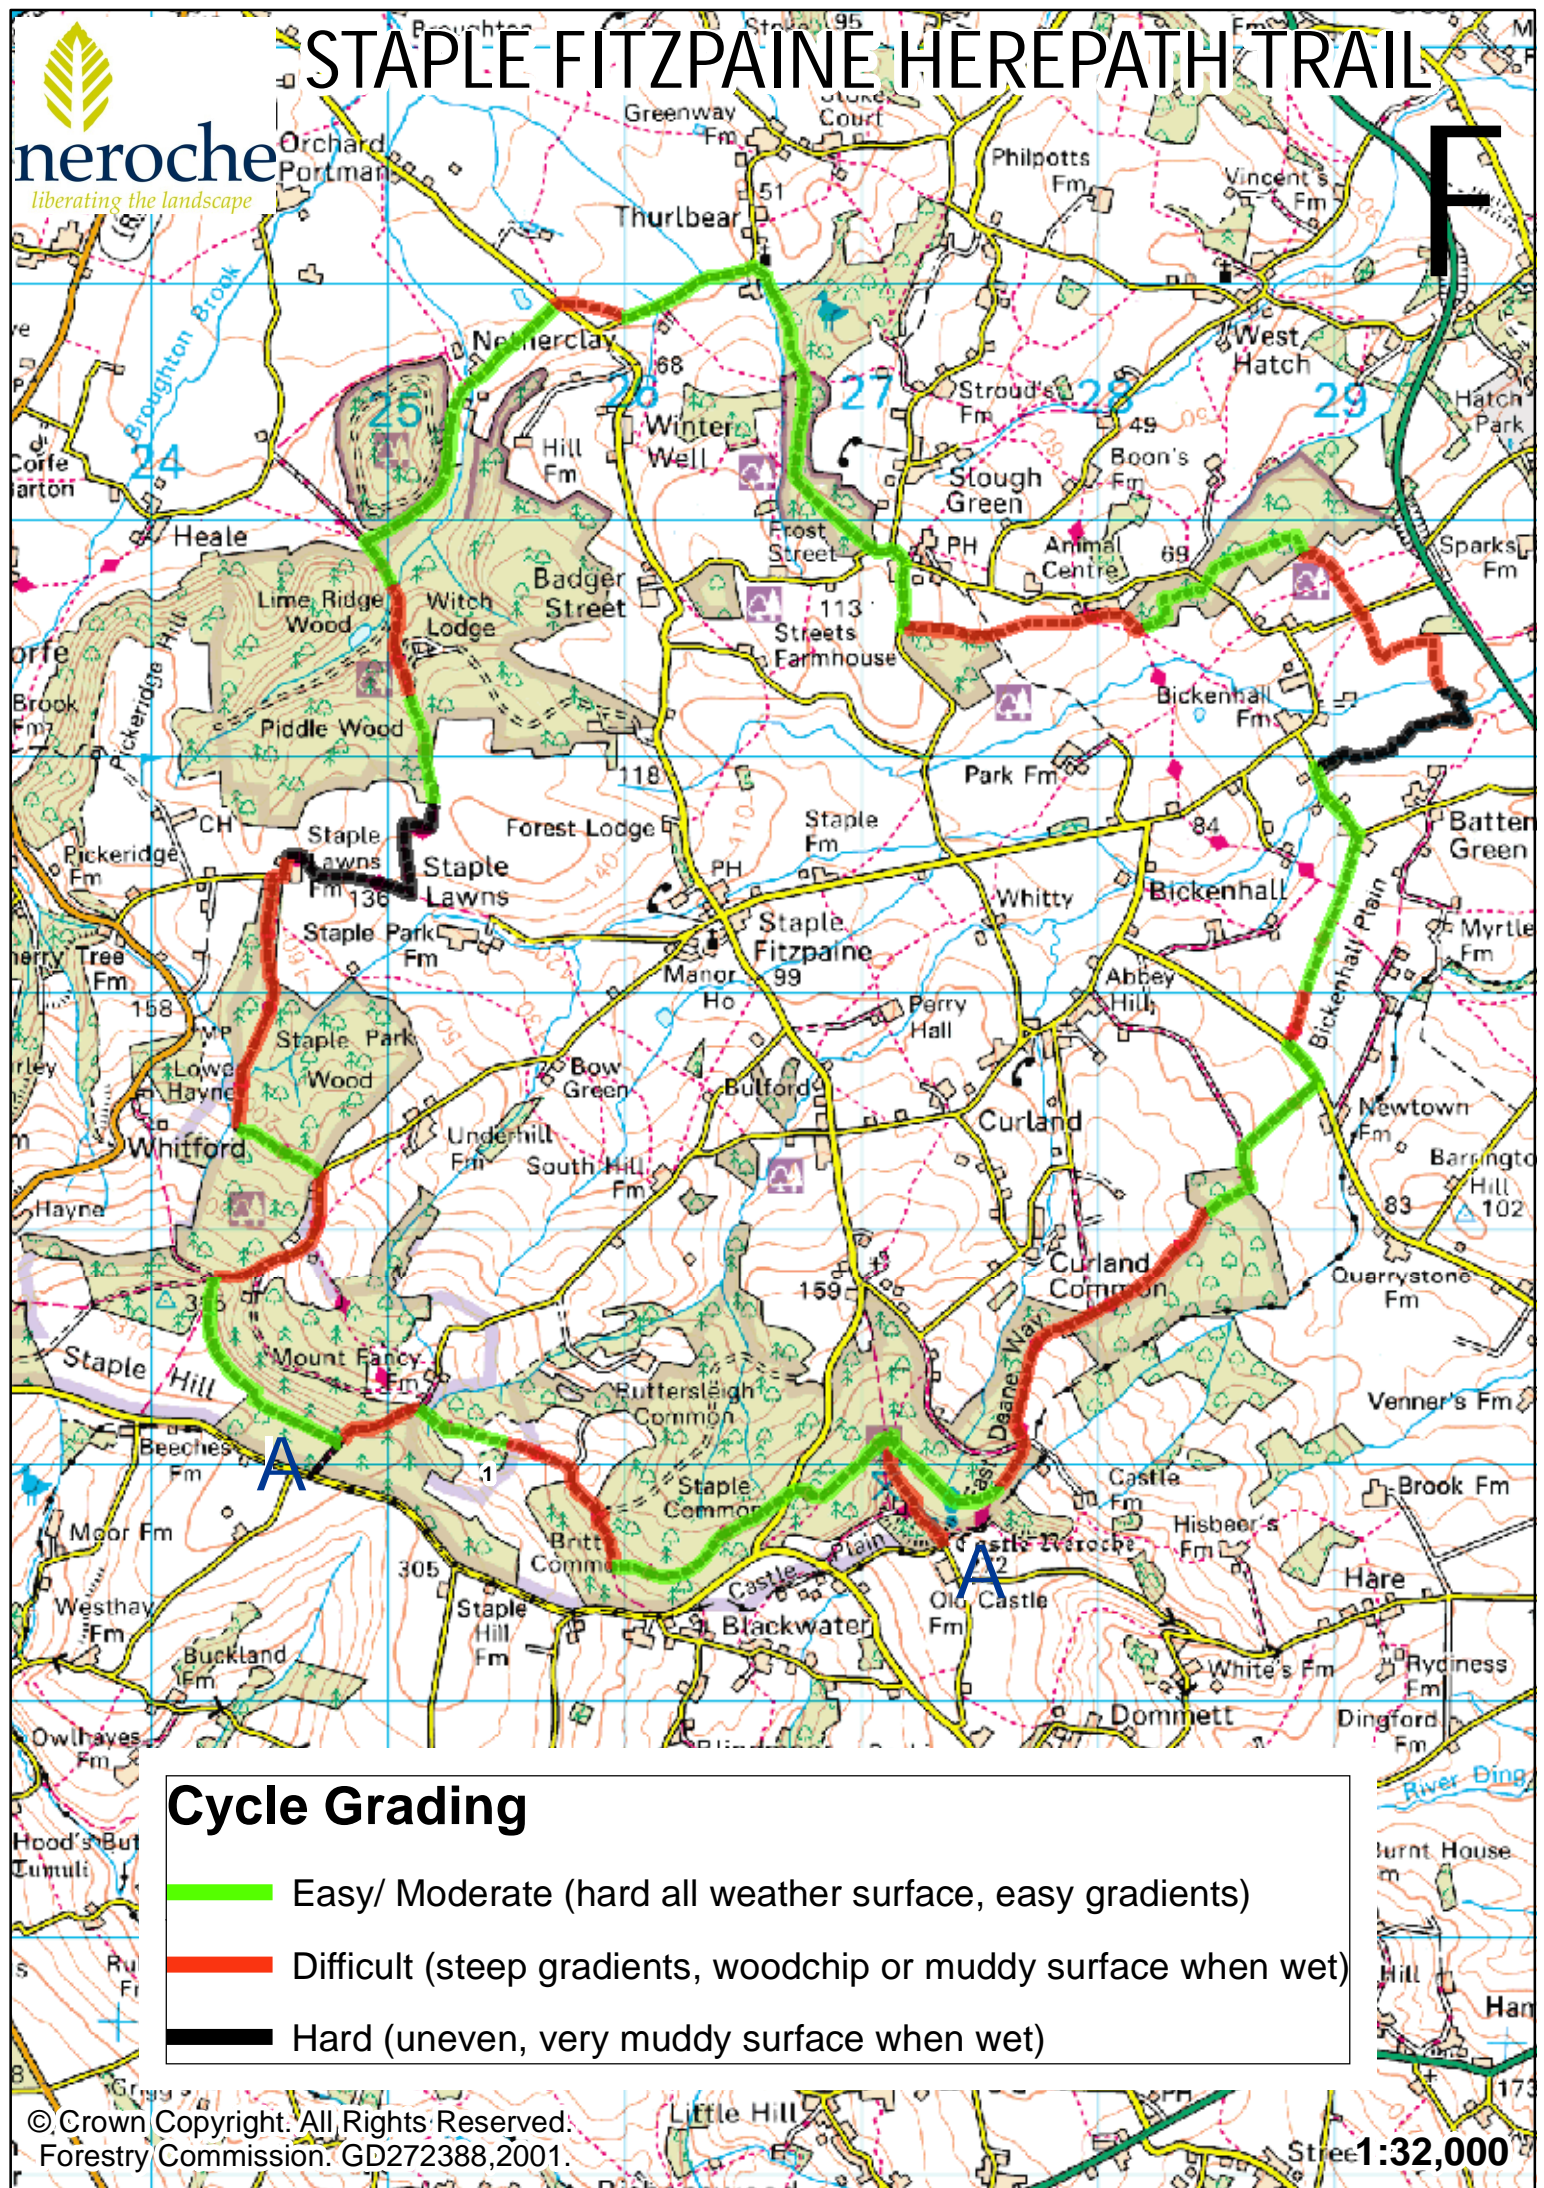

STAPLE FITZPAINE HEREPATH TRAIL

Cycle Grading

- █ Easy/ Moderate (hard all weather surface, easy gradients)
- █ Difficult (steep gradients, woodchip or muddy surface when wet)
- █ Hard (uneven, very muddy surface when wet)